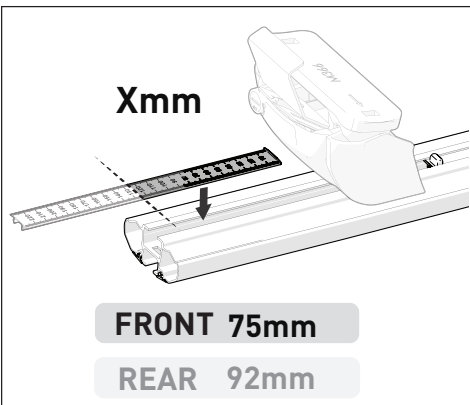

PLATE ID: M311

PAD ID: M295

CLAMP ID: SUB0256

PLATE ID: M311

PAD ID: M296

CLAMP ID: SUB0256

PLATE ID: M311

PAD ID: M368

CLAMP ID: SUB0574

PLATE ID: M311

PAD ID: M368

CLAMP ID: SUB0574

MEASUREMENT STRIPS

VEHICLE POSITIONING

NOTES FOR DEALERS / FITTERS

It is your responsibility to ensure these fitting instructions are given to the end user or client.