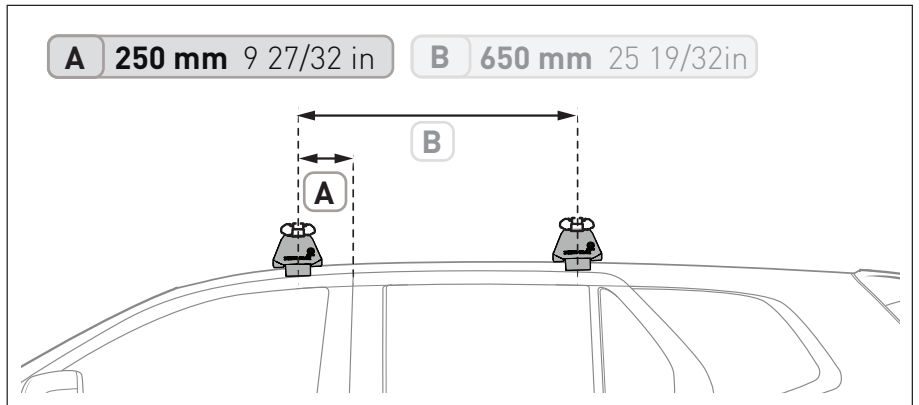

CLAMP ID: SUB0574

PLATE ID: M311

PAD ID: M368

CLAMP ID: SUB0574

MEASUREMENT STRIPS

VEHICLE POSITIONING

NOTES FOR DEALERS / FITTERS

It is your responsibility to ensure these fitting instructions are given to the end user or client.